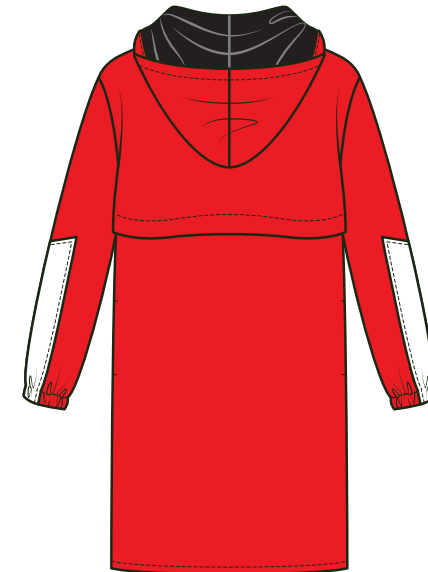

SIZE 22-38

Total Units : 8064

Wholesale : \$20

MSRP: \$40

MESH DRAG SUIT

AMX8626

COLORS: NVY, BLK

SIZE 22-38

Total Units : 1380

Wholesale : \$22

MSRP: \$44

 **WATERPOLO**
100% Polyester Infinitex

BRIEF
AMX86WB
COLORS: BLK, BLU, NVY
SIZE 22-38

Total Units : 3487
Wholesale : \$19
MSRP: \$38

PARKAS

100% Poly Shell

100% Poly Fleece Liner

PARKA

AMX82PA

COLORS: RED, BLU, NVY, BLK

SIZE XXS-XXL

Total Units : 787

Wholesale : \$60

MSRP: \$120