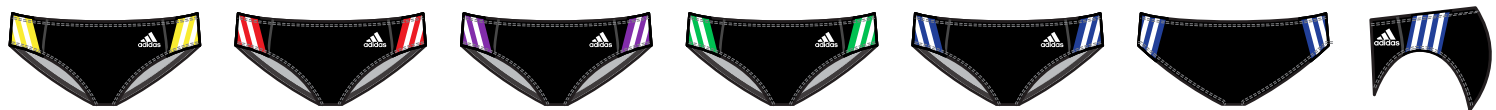

ELEVATE

JAMMER
6APM301
COLORS: BLU, RED, GRN, RWB
SIZE 22-38

Total Units : 712
Wholesale : \$22
MSRP: \$44

CODE OF TRIBE

100% Polyester

4APM017
COLORS: BLK, BLG, RWB, YEL, BLU
SIZE 22-38

Total Units : 1446
Wholesale : \$22
MSRP: \$44

CT BRIEF
4APM018
COLORS: BLK, BLG, RWB, YEL, BLU
CT JAMMER
SIZE 22-38

Total Units : 1301
Wholesale : \$17
MSRP: \$34

SOLID SPLICE

100% Polyester

InfiniTex

JAMMER
AMX8420
COLORS: YEL, RED,
PUR, GRN, BLU
SIZE 22-38

Total Units : 8370
Wholesale : \$26
MSRP: \$52

BRIEF
AMX8421
COLORS: YEL, RED,
PUR, GRN, BLU
SIZE 22-38

Total Units : 9333
Wholesale : \$21
MSRP: \$42

CORE SOLIDS

100% Polyester

InfiniTex

SOLID JAMMER

AMX8620